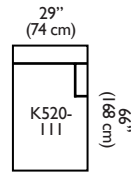

# Dorset Sectional

Shown in fabric 19119-19, contrast welt 19119-89, throw pillows in fabric 32060-01 and kidney pillow in fabric 12882-11

Overall Height: 33" Seat Height: 21" Seat Depth: 22" Arm Height: 24"

Standard Features	K520-010 Corner	K520-011 Wedge	K520-041 Armless Loveseat	K520-110 Right Seat Chaise	K520-111 Left Seat Chaise	K520-114 Right 2-Seat End	K520-115 Left 2-Seat End
Tight Back	✓	✓	✓	✓	✓	✓	✓
One 16" Contrasting Down Throw Pillow	✓	✓	N/A	✓	✓	✓	✓
Wooden Leg Finish Choices	✓	✓	✓	✓	✓	✓	✓
300CC Cushion	✓	✓	✓	✓	✓	✓	✓
Suspension System	sinuous	sinuous	sinuous	sinuous	sinuous	sinuous	sinuous
<b>Options — See Price List for Prices</b>							
Feather Soft Cushion Package	✓	✓	✓	✓	✓	✓	✓
Fringe (BLF)	✓	✓	N/A	✓	✓	✓	✓
Contrasting Welt and Button (CW)	✓	✓	✓	✓	✓	✓	✓
Fitted Arm Covers	N/A	N/A	N/A	✓	✓	✓	✓
M850 Cushion	✓	✓	✓	✓	✓	✓	✓
Extra Firm Cushion	✓	✓	✓	✓	✓	✓	✓

# Dorset Sectional

*\*This style also available with a chrome leg. Use the following style numbers to order:*

*K520C-010 or K520C-011  
K520C-110 or K520C-111  
K520C-114 or K520C-115  
K520C-116 or K520C-117  
K520C-118 or K520C-119  
K520C-126 or K520C-127  
K520C-041*