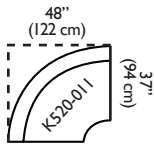

Dorset Sectional

*This style also available with a chrome leg. Use the following style numbers to order:

*K520C-010 or K520C-011
K520C-110 or K520C-111
K520C-114 or K520C-115
K520C-116 or K520C-117
K520C-118 or K520C-119
K520C-126 or K520C-127
K520C-041*