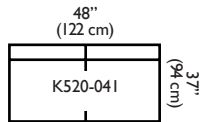

Dorset Sectional

*This style also available with a chrome leg. Use the following style numbers to order:

*K520C-010 or K520C-011
K520C-110 or K520C-111
K520C-114 or K520C-115
K520C-116 or K520C-117
K520C-118 or K520C-119
K520C-126 or K520C-127
K520C-041*