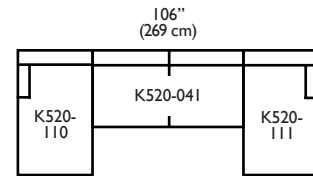

Standard Features	K520-010 Corner	K520-011 Wedge	K520-041 Armless Loveseat	K520-110 Right Seat Chaise	K520-111 Left Seat Chaise	K520-114 Right 2-Seat End	K520-115 Left 2-Seat End
Tight Back	✓	✓	✓	✓	✓	✓	✓
One 16" Contrasting Down Throw Pillow	✓	✓	N/A	✓	✓	✓	✓
Wooden Leg Finish Choices	✓	✓	✓	✓	✓	✓	✓
300CC Cushion	✓	✓	✓	✓	✓	✓	✓
Suspension System	sinuous	sinuous	sinuous	sinuous	sinuous	sinuous	sinuous
<b>Options — See Price List for Prices</b>							
Feather Soft Cushion Package	✓	✓	✓	✓	✓	✓	✓
Fringe (BLF)	✓	✓	N/A	✓	✓	✓	✓
Contrasting Welt and Button (CW)	✓	✓	✓	✓	✓	✓	✓
Fitted Arm Covers	N/A	N/A	N/A	✓	✓	✓	✓
M850 Cushion	✓	✓	✓	✓	✓	✓	✓
Extra Firm Cushion	✓	✓	✓	✓	✓	✓	✓

# Dorset Sectional

*\*This style also available with a chrome leg. Use the following style numbers to order:*

*K520C-010 or K520C-011  
K520C-110 or K520C-111  
K520C-114 or K520C-115  
K520C-116 or K520C-117  
K520C-118 or K520C-119  
K520C-126 or K520C-127  
K520C-041*