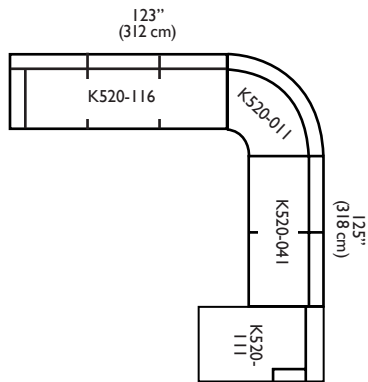

# Dorset Sectional

Shown in fabric 19119-19, contrast welt 19119-89, throw pillows in fabric 32060-01 and kidney pillow in fabric 12882-11

Overall Height: 33" Seat Height: 21" Seat Depth: 22" Arm Height: 24"

Standard Features	K520-010 Corner	K520-011 Wedge	K520-041 Armless Loveseat	K520-110 Right Seat Chaise	K520-111 Left Seat Chaise	K520-114 Right 2-Seat End	K520-115 Left 2-Seat End
Tight Back	✓	✓	✓	✓	✓	✓	✓
One 16" Contrasting Down Throw Pillow	✓	✓	N/A	✓	✓	✓	✓
Wooden Leg Finish Choices	✓	✓	✓	✓	✓	✓	✓
300CC Cushion	✓	✓	✓	✓	✓	✓	✓
Suspension System	sinuous	sinuous	sinuous	sinuous	sinuous	sinuous	sinuous
<b>Options — See Price List for Prices</b>							
Feather Soft Cushion Package	✓	✓	✓	✓	✓	✓	✓
Fringe (BLF)	✓	✓	N/A	✓	✓	✓	✓
Contrasting Welt and Button (CW)	✓	✓	✓	✓	✓	✓	✓
Fitted Arm Covers	N/A	N/A	N/A	✓	✓	✓	✓
M850 Cushion	✓	✓	✓	✓	✓	✓	✓
Extra Firm Cushion	✓	✓	✓	✓	✓	✓	✓

Standard Features	K520-116 Right 3-Seat End	K520-117 Left 3-Seat End	K520-118 Right 3-Seat End w/ Corner	K520-119 Left 3-Seat End w/ Corner	K520-126 Right Seat Bumper	K520-127 Left Seat Bumper
Tight Back	✓	✓	✓	✓	✓	✓
One 16" Contrasting Down Throw Pillow	✓	✓	✓ (2)	✓ (2)	1-KP	1-KP
Wooden Leg Finish Choices	✓	✓	✓	✓	✓	✓
300CC Cushion	✓	✓	✓	✓	✓	✓
Suspension System	sinuous	sinuous	sinuous	sinuous	sinuous	sinuous
<b>Options — See Price List for Prices</b>						
Feather Soft Cushion Package	✓	✓	✓	✓	✓	✓
Fringe (BLF)	✓	✓	✓	✓	✓	✓
Contrasting Welt and Button (CW)	✓	✓	✓	✓	✓	✓
Fitted Arm Covers	✓	✓	✓	✓	N/A	N/A
M850 Cushion	✓	✓	✓	✓	✓	✓
Extra Firm Cushion	✓	✓	✓	✓	✓	✓

# Dorset Sectional

*\*This style also available with a chrome leg. Use the following style numbers to order:*

*K520C-010 or K520C-011  
K520C-110 or K520C-111  
K520C-114 or K520C-115  
K520C-116 or K520C-117  
K520C-118 or K520C-119  
K520C-126 or K520C-127  
K520C-041*