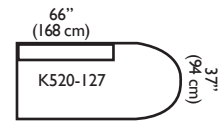

# Dorset Sectional

Shown in fabric 19119-19, contrast welt 19119-89, throw pillows in fabric 32060-01 and kidney pillow in fabric 12882-11

Overall Height: 33" Seat Height: 21" Seat Depth: 22" Arm Height: 24"

Standard Features	K520-010 Corner	K520-011 Wedge	K520-041 Armless Loveseat	K520-110 Right Seat Chaise	K520-111 Left Seat Chaise	K520-114 Right 2-Seat End	K520-115 Left 2-Seat End
Tight Back	✓	✓	✓	✓	✓	✓	✓
One 16" Contrasting Down Throw Pillow	✓	✓	N/A	✓	✓	✓	✓
Wooden Leg Finish Choices	✓	✓	✓	✓	✓	✓	✓
300CC Cushion	✓	✓	✓	✓	✓	✓	✓
Suspension System	sinuous	sinuous	sinuous	sinuous	sinuous	sinuous	sinuous
<b>Options — See Price List for Prices</b>							
Feather Soft Cushion Package	✓	✓	✓	✓	✓	✓	✓
Fringe (BLF)	✓	✓	N/A	✓	✓	✓	✓
Contrasting Welt and Button (CW)	✓	✓	✓	✓	✓	✓	✓
Fitted Arm Covers	N/A	N/A	N/A	✓	✓	✓	✓
M850 Cushion	✓	✓	✓	✓	✓	✓	✓
Extra Firm Cushion	✓	✓	✓	✓	✓	✓	✓

# Dorset Sectional

*\*This style also available with a chrome leg. Use the following style numbers to order:*

*K520C-010 or K520C-011  
K520C-110 or K520C-111  
K520C-114 or K520C-115  
K520C-116 or K520C-117  
K520C-118 or K520C-119  
K520C-126 or K520C-127  
K520C-041*