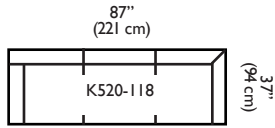

Dorset Sectional

*This style also available with a chrome leg. Use the following style numbers to order:

*K520C-010 or K520C-011
K520C-110 or K520C-111
K520C-114 or K520C-115
K520C-116 or K520C-117
K520C-118 or K520C-119
K520C-126 or K520C-127
K520C-041*