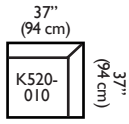

Dorset Sectional

*This style also available with a chrome leg. Use the following style numbers to order:

*K520C-010 or K520C-011
K520C-110 or K520C-111
K520C-114 or K520C-115
K520C-116 or K520C-117
K520C-118 or K520C-119
K520C-126 or K520C-127
K520C-041*