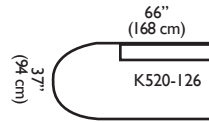

Dorset Sectional

*This style also available with a chrome leg. Use the following style numbers to order:

*K520C-010 or K520C-011
K520C-110 or K520C-111
K520C-114 or K520C-115
K520C-116 or K520C-117
K520C-118 or K520C-119
K520C-126 or K520C-127
K520C-041*