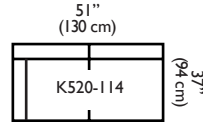

Dorset Sectional

*This style also available with a chrome leg. Use the following style numbers to order:

*K520C-010 or K520C-011
K520C-110 or K520C-111
K520C-114 or K520C-115
K520C-116 or K520C-117
K520C-118 or K520C-119
K520C-126 or K520C-127
K520C-041*