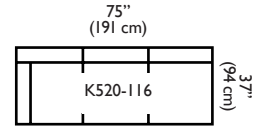

Dorset Sectional

*This style also available with a chrome leg. Use the following style numbers to order:

*K520C-010 or K520C-011
K520C-110 or K520C-111
K520C-114 or K520C-115
K520C-116 or K520C-117
K520C-118 or K520C-119
K520C-126 or K520C-127
K520C-041*