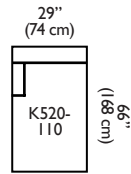

# Dorset Sectional

Shown in fabric 19119-19, contrast welt 19119-89, throw pillows in fabric 32060-01 and kidney pillow in fabric 12882-11

Overall Height: 33" Seat Height: 21" Seat Depth: 22" Arm Height: 24"

Standard Features	K520-010 Corner	K520-011 Wedge	K520-041 Armless Loveseat	K520-110 Right Seat Chaise	K520-111 Left Seat Chaise	K520-114 Right 2-Seat End	K520-115 Left 2-Seat End
Tight Back	✓	✓	✓	✓	✓	✓	✓
One 16" Contrasting Down Throw Pillow	✓	✓	N/A	✓	✓	✓	✓
Wooden Leg Finish Choices	✓	✓	✓	✓	✓	✓	✓
300CC Cushion	✓	✓	✓	✓	✓	✓	✓
Suspension System	sinuous	sinuous	sinuous	sinuous	sinuous	sinuous	sinuous
<b>Options — See Price List for Prices</b>							
Feather Soft Cushion Package	✓	✓	✓	✓	✓	✓	✓
Fringe (BLF)	✓	✓	N/A	✓	✓	✓	✓
Contrasting Welt and Button (CW)	✓	✓	✓	✓	✓	✓	✓
Fitted Arm Covers	N/A	N/A	N/A	✓	✓	✓	✓
M850 Cushion	✓	✓	✓	✓	✓	✓	✓
Extra Firm Cushion	✓	✓	✓	✓	✓	✓	✓

# Dorset Sectional

*\*This style also available with a chrome leg. Use the following style numbers to order:*

*K520C-010 or K520C-011  
K520C-110 or K520C-111  
K520C-114 or K520C-115  
K520C-116 or K520C-117  
K520C-118 or K520C-119  
K520C-126 or K520C-127  
K520C-041*