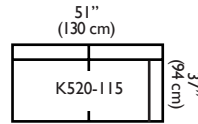

Dorset Sectional

*This style also available with a chrome leg. Use the following style numbers to order:

*K520C-010 or K520C-011
K520C-110 or K520C-111
K520C-114 or K520C-115
K520C-116 or K520C-117
K520C-118 or K520C-119
K520C-126 or K520C-127
K520C-041*