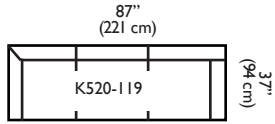

Dorset Sectional

*This style also available with a chrome leg. Use the following style numbers to order:

*K520C-010 or K520C-011
K520C-110 or K520C-111
K520C-114 or K520C-115
K520C-116 or K520C-117
K520C-118 or K520C-119
K520C-126 or K520C-127
K520C-041*