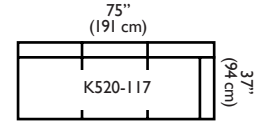

Dorset Sectional

*This style also available with a chrome leg. Use the following style numbers to order:

*K520C-010 or K520C-011
K520C-110 or K520C-111
K520C-114 or K520C-115
K520C-116 or K520C-117
K520C-118 or K520C-119
K520C-126 or K520C-127
K520C-041*