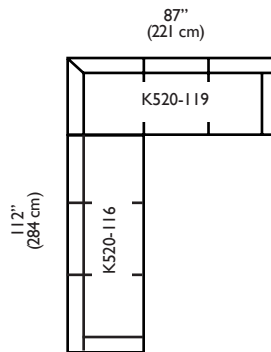

# Dorset Sectional

Shown in fabric 19119-19, contrast welt 19119-89, throw pillows in fabric 32060-01 and kidney pillow in fabric 12882-11

Overall Height: 33" Seat Height: 21" Seat Depth: 22" Arm Height: 24"

Standard Features	K520-010 Corner	K520-011 Wedge	K520-041 Armless Loveseat	K520-110 Right Seat Chaise	K520-111 Left Seat Chaise	K520-114 Right 2-Seat End	K520-115 Left 2-Seat End
Tight Back	✓	✓	✓	✓	✓	✓	✓
One 16" Contrasting Down Throw Pillow	✓	✓	N/A	✓	✓	✓	✓
Wooden Leg Finish Choices	✓	✓	✓	✓	✓	✓	✓
300CC Cushion	✓	✓	✓	✓	✓	✓	✓
Suspension System	sinuous	sinuous	sinuous	sinuous	sinuous	sinuous	sinuous
<b>Options — See Price List for Prices</b>							
Feather Soft Cushion Package	✓	✓	✓	✓	✓	✓	✓
Fringe (BLF)	✓	✓	N/A	✓	✓	✓	✓
Contrasting Welt and Button (CW)	✓	✓	✓	✓	✓	✓	✓
Fitted Arm Covers	N/A	N/A	N/A	✓	✓	✓	✓
M850 Cushion	✓	✓	✓	✓	✓	✓	✓
Extra Firm Cushion	✓	✓	✓	✓	✓	✓	✓

# Dorset Sectional

*\*This style also available with a chrome leg. Use the following style numbers to order:*

*K520C-010 or K520C-011  
K520C-110 or K520C-111  
K520C-114 or K520C-115  
K520C-116 or K520C-117  
K520C-118 or K520C-119  
K520C-126 or K520C-127  
K520C-041*