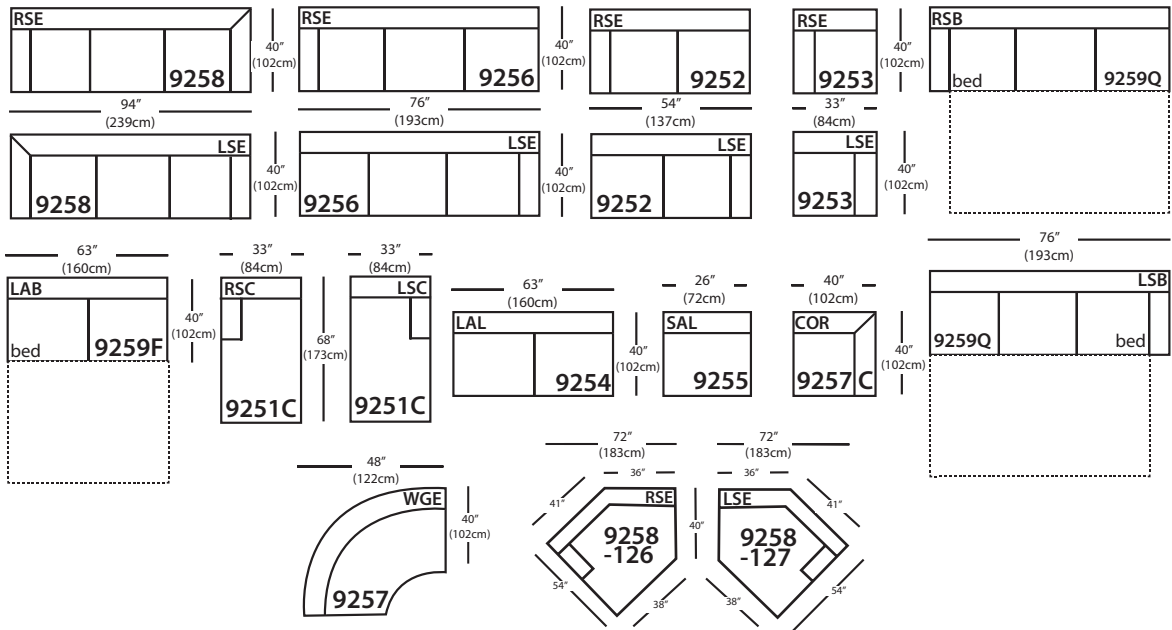

Brentwood

Shown in fabric 19119-89, throw pillow in fabric 14837-50.

Overall Height: 36" Seat Height: 21" Seat Depth: 21" Arm Height: 25"

This sofa uses connector clips.

Standard Features	9252-000	9258-000	9256-000	9254-000	9259Q-000	9251C-000	9259F-000	9253-000	9257COR-000	9255-000	9257-000	9258-126/127
Loose Pillow Back	✓	✓	✓	✓	✓	✓	✓	✓	✓	✓	✓	✓
One 22" Throw Pillow (TP)	✓	2 TPS	✓	N/A	✓	✓	N/A	✓	✓	N/A	✓	2 TPS
300CC Cushion	✓	✓	✓	✓	✓	✓	✓	✓	✓	✓	✓	✓
Suspension System	sinuous	sinuous	sinuous	sinuous	N/A	sinuous	N/A	sinuous	sinuous	sinuous	sinuous	webbing
Options - See Price List for Prices												
Feather Soft Cushion Package	✓	✓	✓	✓	✓	✓	✓	✓	✓	✓	✓	✓
Fitted Arm Covers	✓	✓	✓	N/A	✓	✓	N/A	N/A	N/A	N/A	N/A	✓
Sleeper Mattress Options	N/A	N/A	N/A	N/A	✓	N/A	✓	N/A	N/A	N/A	N/A	N/A
M850 Cushion	✓	✓	✓	✓	✓	✓	✓	✓	✓	✓	✓	✓

Pattern Availability: RG, RS, PS, NM

This is a suggested fabric application and wood finish. Fabrics shown are subject to change. Dimensions may vary slightly from piece to piece due to individual hand craftsmanship. All furniture style names are for internal reference only, not intended for commercial use.