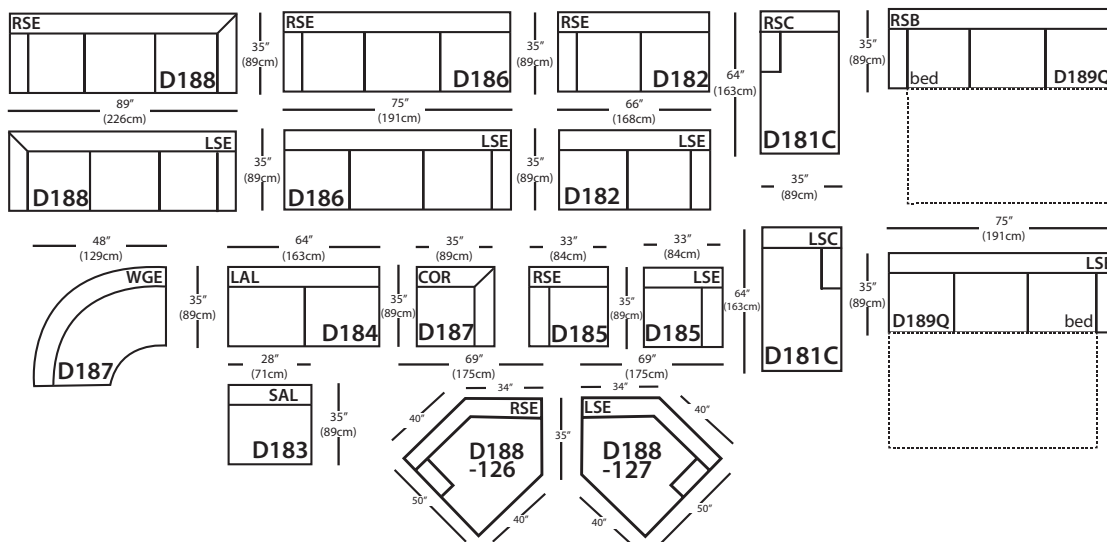

# Monaco Sectional

Shown in fabric 13244-19, throw pillow in fabric 19266-18 (TP), extra throw pillow 24066-18 (XP).

Overall Height: 36"    Seat Height: 20"    Seat Depth: 22"    Arm Height: 24"

Standard Features	D188-000	D182-000	D186-000	9259Q-000	D184-000	D181C-000	D185-000	D183SAL-000	D187-000	D187-COR	D188-126/127
Loose Pillow Back	✓	✓	✓	✓	✓	✓	✓	✓	✓	✓	✓
One 18" Large Throw Pillow (LTP)	2	✓	✓	✓	N/A	✓	✓	N/A	✓	✓	2
One 16" Small Throw Pillow (STP)	✓	✓	✓	✓	N/A	✓	✓	N/A	N/A	N/A	✓
300CC Cushion	✓	✓	✓	✓	✓	✓	✓	✓	✓	✓	✓
Suspension System	sinuous	sinuous	sinuous	N/A	sinuous	sinuous	sinuous	sinuous	sinuous	sinuous	webbing
<b>Options - See Price List for Prices</b>											
Feather Soft Cushion Package	✓	✓	✓	✓	✓	✓	✓	✓	✓	✓	✓
Fringe (BLF)	✓	✓	✓	✓	✓	N/A	✓	N/A	✓	✓	✓
Fitted Arm Covers	✓	✓	✓	✓	✓	N/A	N/A	N/A	N/A	N/A	✓
Sleeper Mattress Options Available	N/A	N/A	N/A	✓	N/A	N/A	N/A	N/A	N/A	N/A	N/A
Extra Firm	✓	✓	✓	✓	✓	✓	✓	✓	✓	✓	✓
M850 Cushion	✓	✓	✓	✓	✓	✓	✓	✓	✓	✓	✓

Pattern Availability: RG, PS, NM

This is a suggested fabric application and wood finish. Fabrics shown are subject to change. Dimensions may vary slightly from piece to piece due to individual hand craftsmanship. All furniture style names are for internal reference only, not intended for commercial use.