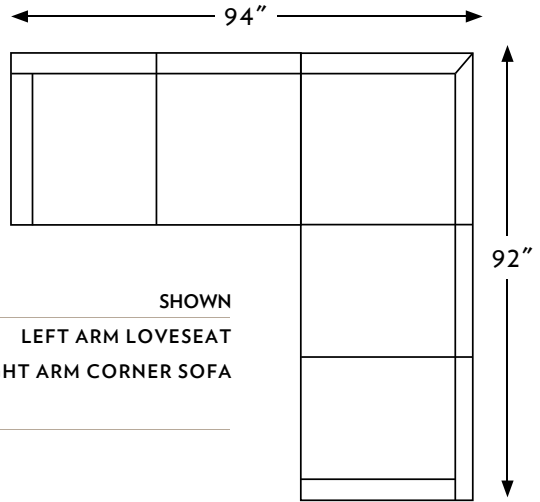

THE 905

N·C MADE

FURNITURE · HAND-BUILT

CONFIGURATIONS		WIDTH	DEPTH	HEIGHT
90521	905 RIGHT ARM LOVESEAT	59 IN.	35 IN.	34 IN.
90522	905 LEFT ARM LOVESEAT	59 IN.	35 IN.	34 IN.
90530	905 SOFA	91 IN.	35 IN.	34 IN.
90531	905 RIGHT ARM CORNER SOFA	92 IN.	35 IN.	34 IN.
90532	905 LEFT ARM CORNER SOFA	92 IN.	35 IN.	34 IN.

THE 905

SHOWN  
 90522 LEFT ARM LOVESEAT  
 90531 RIGHT ARM CORNER SOFA

905 | 1:50 SCALE SHOWN

90521	R ARM LOVESEAT
TOTAL	W59" D35" H34"
SEAT	W51" D22" H19"
ARMS	--- --- h27"

90522	L ARM LOVESEAT
TOTAL	W59" D35" H34"
SEAT	W51" D22" H19"
ARMS	--- --- h27"

90530	SOFA
TOTAL	W91" D35" H34"
SEAT	W75" D22" H19"
ARMS	--- --- h27"

90532	L ARM CORNER SOFA
TOTAL	W92" D35" H34"
SEAT	W71" D22" H19"
ARMS	--- --- h27"

90531	R ARM CORNER SOFA
TOTAL	W92" D35" H34"
SEAT	W71" D22" H19"
ARMS	--- --- h27"