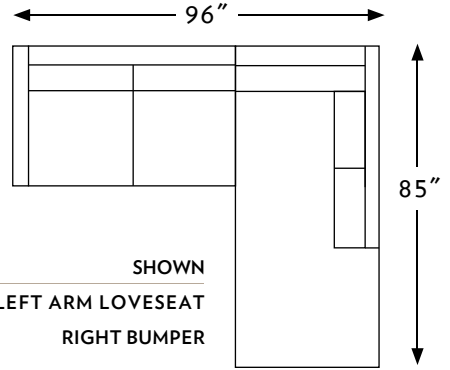

# THE PROPER

N·C MADE

AUTHENTIC  
HAND-BUILT  
FURNITURE

CONFIGURATIONS		WIDTH	DEPTH	HEIGHT
54509	PROPER CORNER CHAIR	37IN.	37IN.	32IN.
54511	PROPER RIGHT ARM CHAIR	32IN.	37IN.	32IN.
54512	PROPER LEFT ARM CHAIR	32IN.	37IN.	32IN.
54513	PROPER ARMLESS CHAIR	26IN.	37IN.	32IN.
54520	PROPER LOVESEAT	63IN.	37IN.	32IN.
54521	PROPER RIGHT ARM LOVESEAT	58IN.	37IN.	32IN.
54522	PROPER LEFT ARM LOVESEAT	58IN.	37IN.	32IN.
54523	PROPER ARMLESS LOVESEAT	52IN.	37IN.	32IN.
54530	PROPER SOFA	90IN.	37IN.	32IN.
54531	PROPER RIGHT ARM CORNER SOFA	94IN.	37IN.	32IN.
54532	PROPER LEFT ARM CORNER SOFA	94IN.	37IN.	32IN.
54533	PROPER ARMLESS SOFA	78IN.	37IN.	32IN.
54535	PROPER APARTMENT SOFA	80IN.	37IN.	32IN.
54536	PROPER RIGHT ARM SOFA	84IN.	37IN.	32IN.
54537	PROPER LEFT ARM SOFA	84IN.	37IN.	32IN.
54560	PROPER CHAISE	42IN.	63IN.	32IN.
54561	PROPER RIGHT ARM CHAISE	36IN.	63IN.	32IN.
54562	PROPER LEFT ARM CHAISE	36IN.	63IN.	32IN.
54563	PROPER ARMLESS CHAISE	30IN.	63IN.	32IN.
54571	PROPER RIGHT BUMPER	38IN.	85IN.	32IN.
54572	PROPER LEFT BUMPER	38IN.	85IN.	32IN.
54580	PROPER LARGE SOFA	100IN.	37IN.	32IN.
54581	PROPER RIGHT ARM LARGE SOFA	94IN.	37IN.	32IN.
54582	PROPER LEFT ARM LARGE SOFA	94IN.	37IN.	32IN.
54583	PROPER ARMLESS LARGE SOFA	88IN.	37IN.	32IN.

# THE PROPER

545 PROPER 1:150 SCALE SHOWN

54522 LEFT ARM LOVESEAT  
54571 RIGHT BUMPER

54509	CORNER CHAIR
TOTAL	W37" D37" H32"
SEAT	W22" D22" H18"
ARMS	--- --- ---

54511	RIGHT ARM CHAIR
TOTAL	W32" D37" H32"
SEAT	W26" D22" H18"
ARMS	--- --- h24"

54530	SOFA
TOTAL	W90" D37" H32"
SEAT	W78" D22" H18"
ARMS	--- --- h24"

54531	R ARM CORNER SOFA
TOTAL	W94" D37" H32"
SEAT	W79" D22" H18"
ARMS	--- --- h24"

54532	L ARM CORNER SOFA
TOTAL	W94" D37" H32"
SEAT	W79" D22" H18"
ARMS	--- --- h24"

54572	LEFT BUMPER
TOTAL	W38" D85" H32"
SEAT	W22" D70" H18"
ARMS	--- --- ---

54580	LARGE SOFA
TOTAL	W100" D37" H32"
SEAT	W88" D22" H18"
ARMS	--- --- h24"

54581	R ARM LARGE SOFA
TOTAL	W94" D37" H32"
SEAT	W88" D22" H18"
ARMS	--- --- h24"